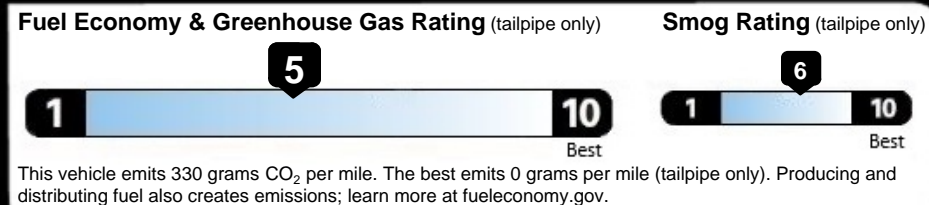

LIMITED WARRANTY/ROADSIDE ASSISTANCE

- 3 Years / 36,000 Miles Basic
- 5 Years / 60,000 Miles Powertrain
- 5 Years / Unlimited Mileage Rust Perforation
- 3 Years / 36,000 24/7 Roadside Assistance
- See Owner Info Kit & Warranty for Details

OPTIONAL EQUIPMENT AND OTHER ITEMS

Manufacturer's Suggested Retail Price	$34,995.00
Premium Paint: River Rock Pearl	$395.00
Full Tank of Gas	INCLD
Option Package: 13 Subaru 12.1" Multimedia System w/ Navigation Wireless Charger Power Moonroof Heated Steering Wheel Rain-sensing Windshield Wipers	$2,270.00
All-Weather Floor Liners	$207.00
Rear Bumper Cover	$187.00
Rear Seatback Protector	$156.00
Cargo Net	$135.00
LED Upgrade	$79.00

EPA DOT Fuel Economy and Environment

Fuel Economy

27 MPG Small SUVs range from 14 to 138 MPG. The best vehicle rates 146 MPGe.

25 city 31 highway

3.7 gallons per 100 miles

Gasoline Vehicle

You spend $750 more in fuel costs over 5 years compared to the average new vehicle.

Annual fuel COST
$1,850

Actual results will vary for many reasons, including driving conditions and how you drive and maintain your vehicle. The average new vehicle gets 29 MPG and costs $8,500 to fuel over 5 years. Cost estimates are based on 15,000 miles per year at $3.30 per gallon. MPGe is miles per gallon equivalent. Vehicle emissions are a significant cause of climate change and smog.

fueleconomy.gov

Calculate personalized estimates and compare vehicles

Smartphone QR Code™

PARTS CONTENT INFORMATION

FOR VEHICLES IN THIS CARLINE: U.S./CANADIAN PARTS CONTENT: 0% MAJOR SOURCES OF FOREIGN PARTS CONTENT: JAPAN: 85%

FOR THIS VEHICLE: FINAL ASSEMBLY POINT: OTA, GUNMA, JAPAN COUNTRY OF ORIGIN: ENGINE: JAPAN TRANSMISSION: JAPAN

Note: Parts content does not include final assembly, distribution, or other non-parts costs.

Privacy Notice
www.subaru.com/company/privacy.html

Destination and Delivery
Total Suggested Retail Price **$38,424.00**

THIS LABEL HAS BEEN APPLIED PURSUANT TO FEDERAL LAW, DO NOT REMOVE OR ALTER PRIOR TO THE DELIVERY TO THE ULTIMATE PURCHASER.